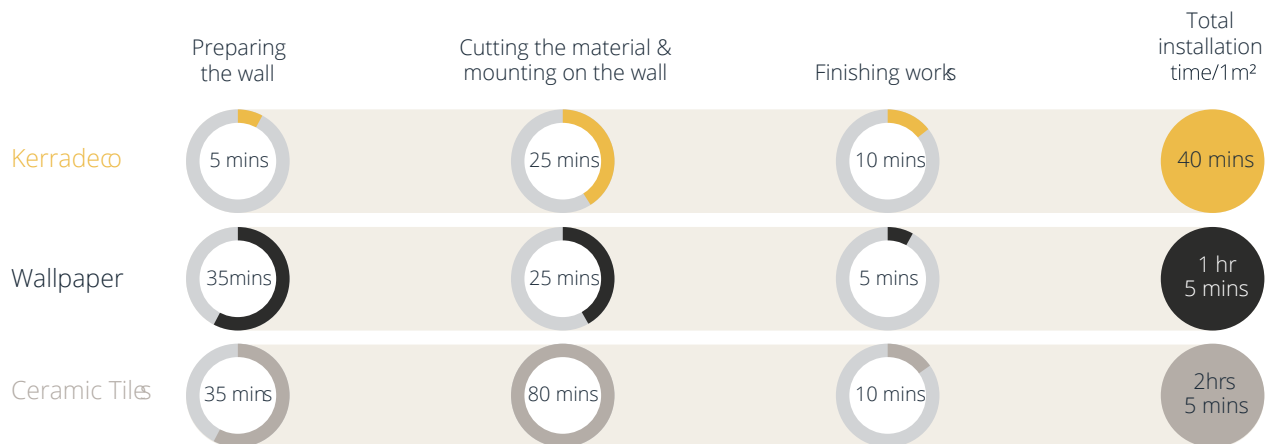

- **Easy maintenance**

Simply wipe the surface over with a cloth.

- **Mould and pest resistant**

Kerradeco is fungi, rot and termite resistant.

- **Sustainable**

Manufactured from recycled PVC and aluminium, the panelling is 100% recyclable.

- **Economic**

Supplied and installed at a fraction of the cost of stone or ceramic tiles (no grouting required).

Kerradeco install time compared to wallpaper and ceramic tiles

Further product information and downloads for Kerradeco available at stackpanel.com.au