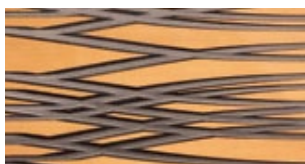

Finish

Safari Black (BLK)