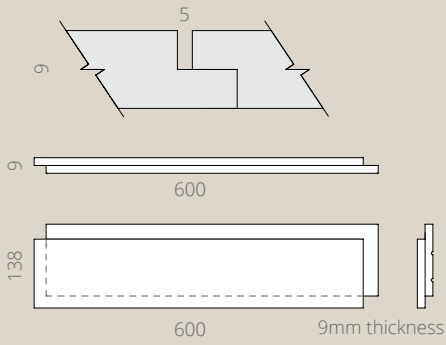

Profiles

Sleek Tile 600x138x9mm

See stackpanel.com.au for more info.

Finipanel

Product Code	Width mm	Length mm	Thickness mm
SLK PNL 600X138X9	600	138	9

Finish

Raw Cedar

Clear Coat Cedar