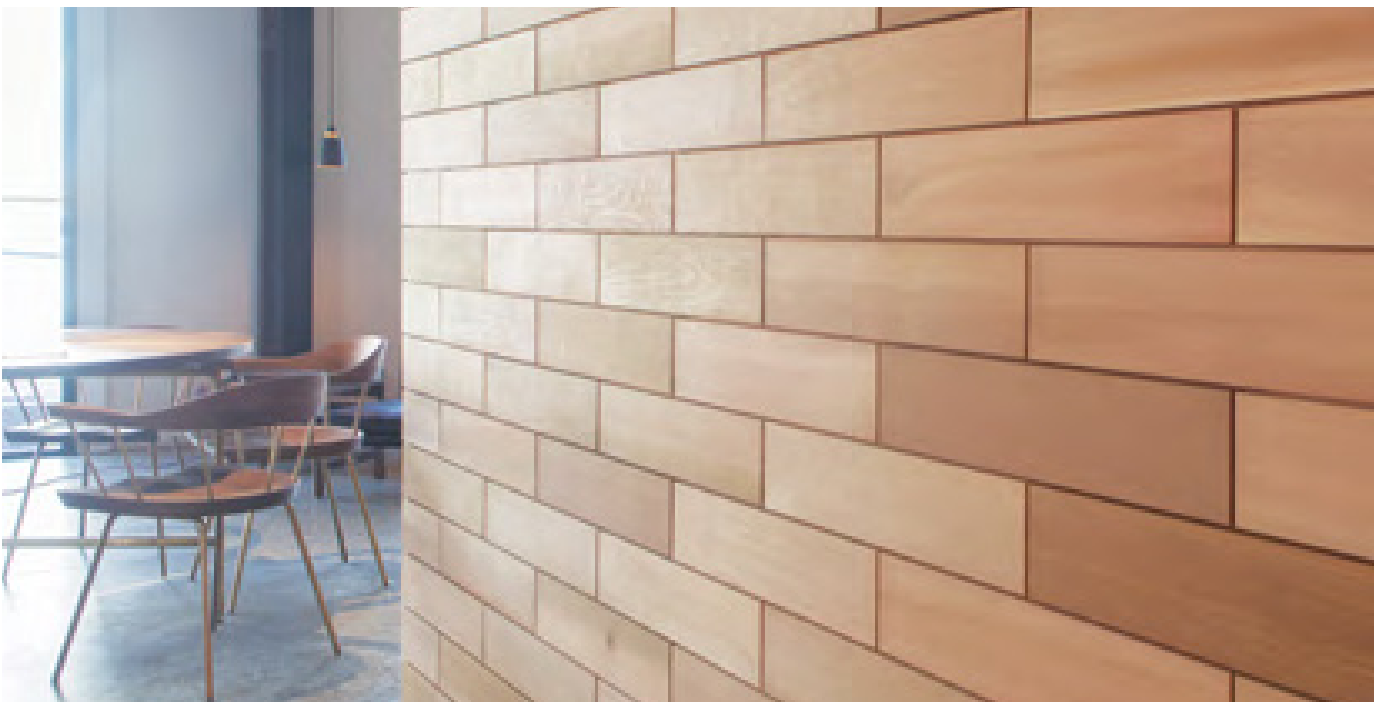

Finish

Raw Cedar

Clear Coat Cedar